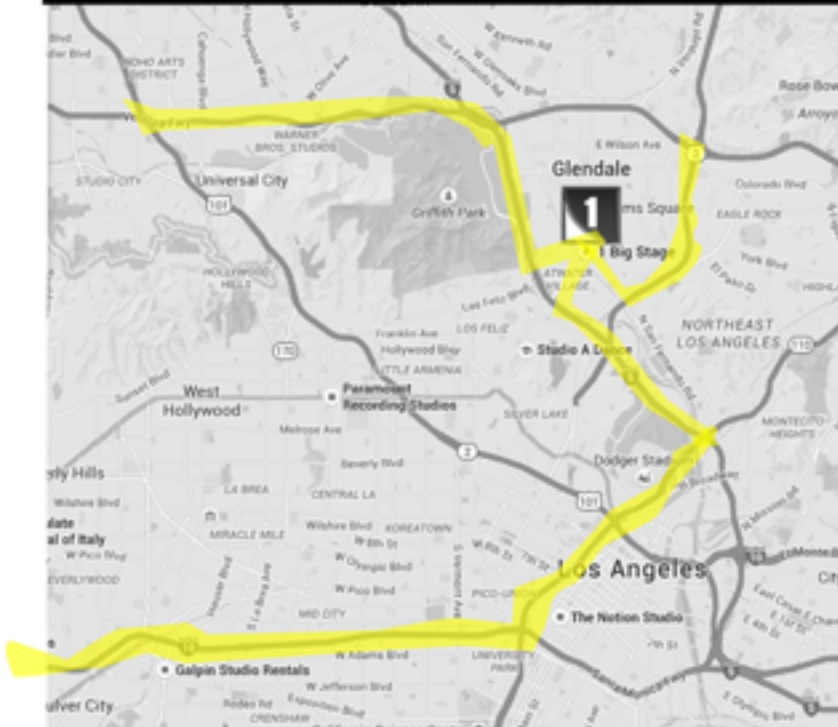

1 BIGSTAGE

316 MIRA LOMA AVENUE
GLENDALE, CA 91204

FROM 5 FWY EXIT LOS FELIZ BLVD

FROM 5 SOUTH:

1. EXIT LOS FELIZ BLVD EAST.
2. TURN RIGHT AT SAN FERNANDO.
3. TURN RIGHT AT MIRA LOMA AVENUE ARRIVE.

FROM 5 FWY EXIT GLENDALE BLVD OR 2 FWY VIA SAN FERNANDO:

FROM 5 NORTH:

1. EXIT GLENDALE BLVD TOWARD GLENDALE.
2. TURN LEFT AT SAN FERNANDO.
3. TURN LEFT AT MIRA LOMA AVENUE ARRIVE.